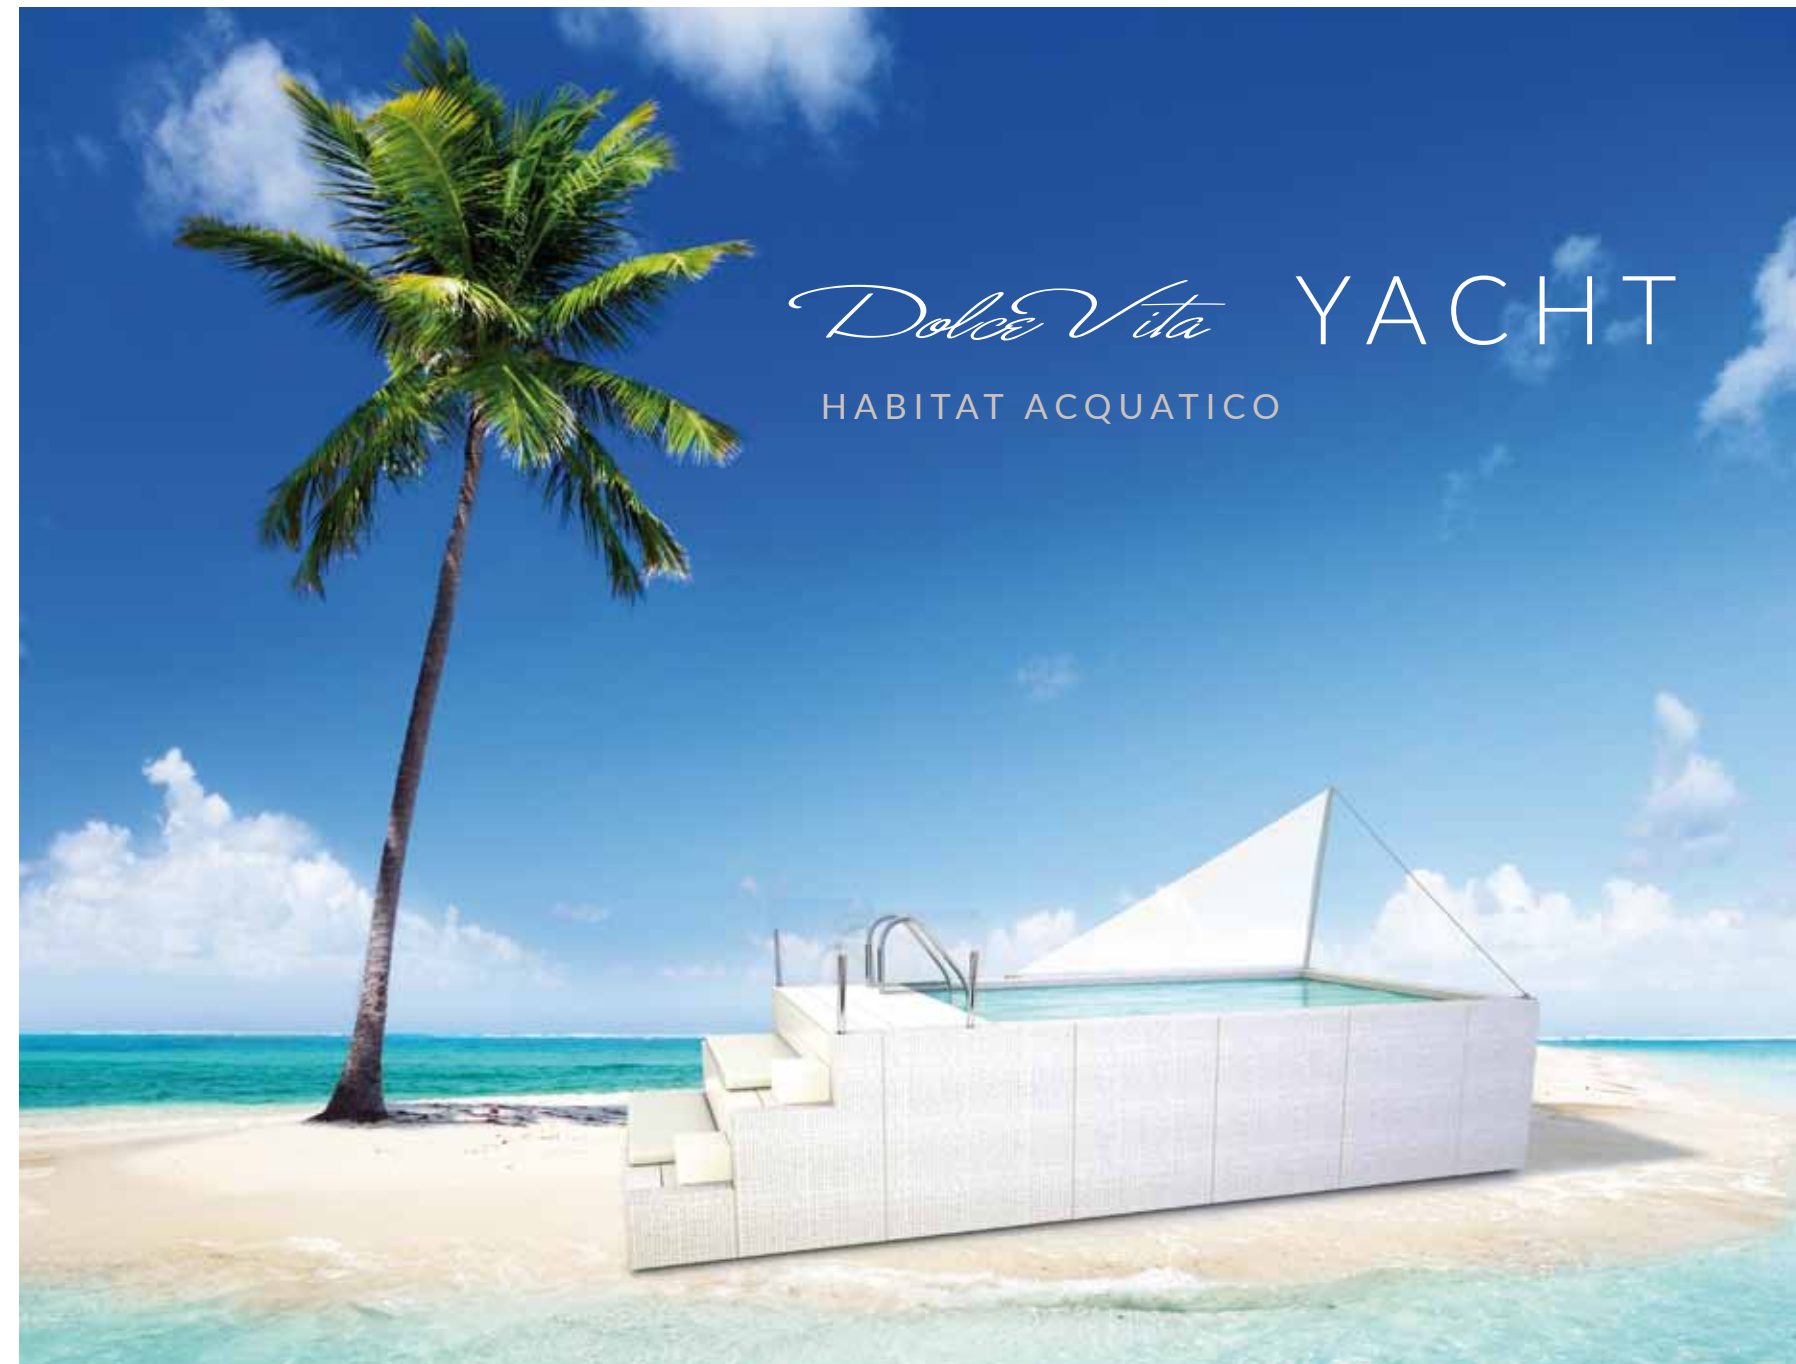

Yacht crea uno straordinario habitat acquatico in un unico oggetto elegante e tecnologico, opera del brand Laghetto.

WATER ENVIRONMENT

Pool
Water heating
Counter-current swimming
External lights
Internal lights
Sunbed
Nautical cushions
Curtain
Shower boat
Mini-bar
Sound diffusion system
Mp3 player
USB port

Yacht creates an extraordinary water environment in a unique refined and technological object by Laghetto.

HABITAT AQUATIQUE

Piscine
Rechauffement de l'eau
Nage à contre courant
Eclairage extérieur
Eclairage intérieur
Bains de soleil
Coussins nautiques
Tendelet
Douchette de pont
Minibar
Diffuseur sonore
Lecteur Mp3
Port USB

Yacht crée un habitat aquatique extraordinaire contenu en un seul objet élégant et technologique, oeuvre du brand Laghetto.

DV YACHT

PISCINE LAGHETTO®

Dolce Vita YACHT

HABITAT ACQUATICO

Dolce Vita YACHT

HABITAT ACQUATICO